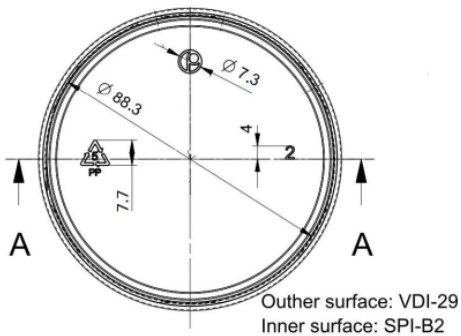

White Matte Smooth

Request Sample

General info

Item no. (SKU):	
Finish:	Smooth
Liner:	IHS/PS/EPE
Thread:	89mm SP400
Dosage:	N/A
Hole Size:	N/A
Material:	PP
Colour:	Silver
Print Areas:	N/A
Country of Origin:	Lithuania

Packaging Info

Packed in Boxes

Box Dimensions (mm):	594 x 394 x 448
Quantity per box (pcs):	700
Boxes per pallet (pcs):	14000
Quantity per pallet (pcs):	20
Net weight (kg):	200
Gross weight (kg):	231
Pallet height (mm):	2400