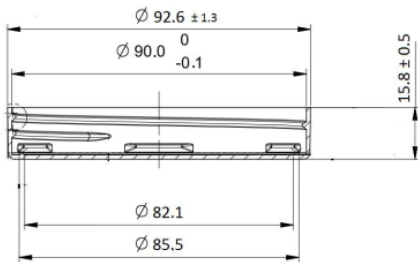

White Matte Smooth

Request Sample

General info

Item no. (SKU):	
Finish:	Smooth
Liner:	IHS/PS/EPE
Thread:	89mm SP400
Dosage:	N/A
Hole Size:	N/A
Material:	PP
Colour:	Silver
Print Areas:	N/A
Country of Origin:	Lithuania

Packaging Info

Packed in Boxes

Box Dimensions (mm):	594 x 394 x 448
Quantity per box (pcs):	700
Boxes per pallet (pcs):	14000
Quantity per pallet (pcs):	20
Net weight (kg):	200
Gross weight (kg):	231
Pallet height (mm):	2400

Packed in PE bags on trays

Tray dimensions (mm):	
Quantity per tray (pcs):	
Quantity per PE bag (pcs):	
PE bags per tray (pcs):	
Trays per pallet (pcs):	
Quantity per pallet (pcs):	
Net weight (kg):	
Gross weight (kg):	
Pallet height (mm):	